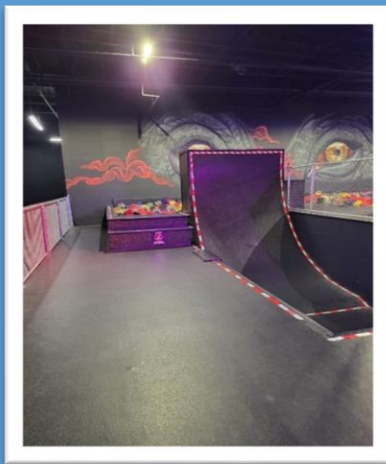

Tanner focuses on block-fest activities. He picked the hardest design and saw this project through to completion!

DEFY is an air sports park that gives our communities a place where visitors are free to explore and express themselves. <https://defy.com/defy-boise/>