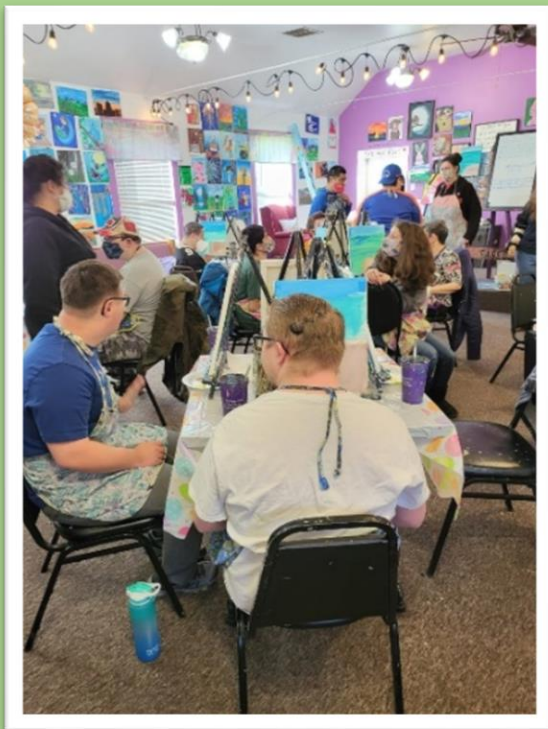

We Love Paint Parties. Do You?

Our participants made a recent visit to the Angry Easel paint studio in Meridian. It was a beautiful day outside, and equally beautiful and vibrant artwork to be found inside. Those were good times. [Home | The Angry Easel Paint Parties](#)